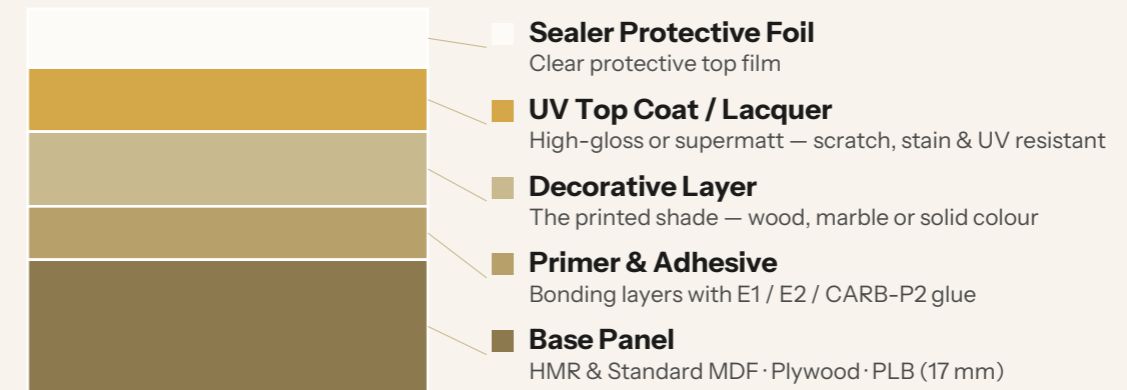

The UV Board

How every Padma panel is built, layer by layer

A genuine mirror-gloss surface — seamless, fingerprint-friendly and easy to clean.